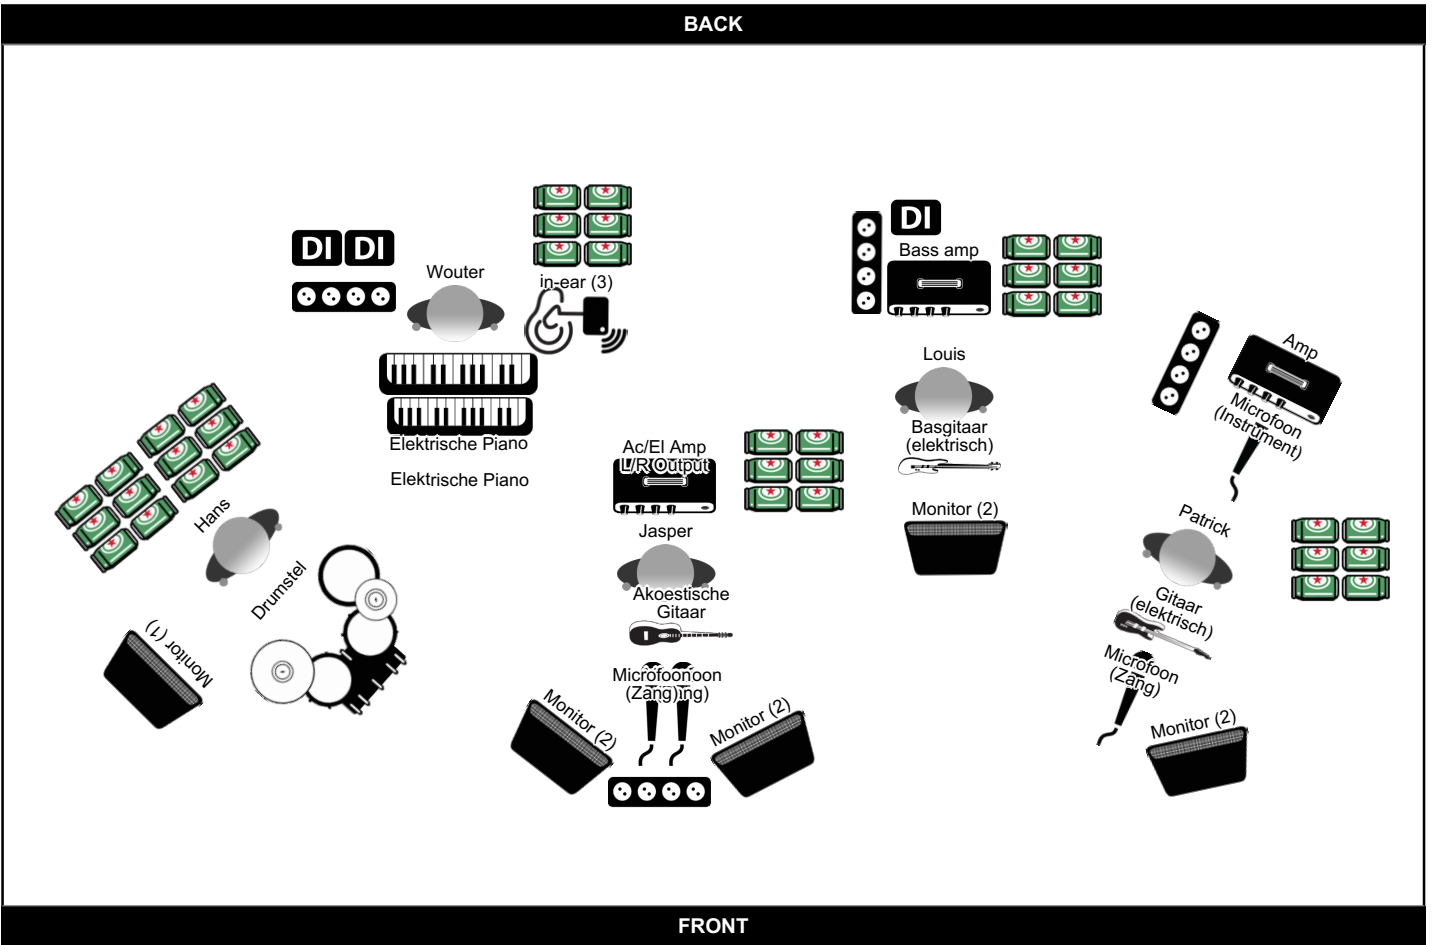

Loft52 (Normal Set Up Loft52)

<http://www.loft52.nl>

Contact: info@loft52.nl (info@loft52.nl)

Extra Info

- * Backdrop 3,5 m x 2 m
- * Eigen Passive Stereo DI's (Devine MPS DI 200)
- * Wired In-Ear Fischer Amps Body Pack (input: 1 XLR Stereo, pre-amped)

Monitor Groepen

Groep	Geluidsmix
Groep 1	Vocals / backing vocals / guitar / lead guitar / bass / keys
Groep 2	Bass / drums / vocals / backing vocals /guitar/ lead guitar / keys
Groep 3	In-Ear: Keys / Bass / Vocals / HiHat / Drums / Backing Vocals / Guitar / Lead Guitar

Loft52 (Normal Set Up Loft52)

Contact: info@loft52.nl (info@loft52.nl)

Line Up

Naam	Instrument
Patrick	Gitaar (elektrisch), Microfoon (Zang), Microfoon (Instrument), Amp
Hans	Drumstel
Jasper	Microfoon (Zang), Microfoon (Zang), Akoestische Gitaar, Ac/EI Amp L/R Output
Wouter	Elektrische Piano, Elektrische Piano
Louis	Basgitaar (elektrisch), Bass amp

Loft52 (Normal Set Up Loft52)

Contact: info@loft52.nl (info@loft52.nl)

Priklijst

Kanaal	Bandlid	Instrument	Mic / DI	Insert
1	Hans	Drumkit Bass		compressor
2	Hans	Drumkit snare		compressor
3	Hans	Drumkit hi-hat		
4	Hans	Drumkit overhead right		
5	Hans	Drumkit overhead left		
6	Hans	Drumkit hi-tom		compressor
7	Hans	Drumkit low-tom		compressor
8	Hans	Drumkit floor-tom		compressor
9	Louis	Basgitaar (elektrisch) (Louis)	DI	
10	Patrick	Gitaar (elektrisch) (Patrick)	Seinnheiser e606	
11	Jasper	Ac/EI Amp	XLR (L)	
12	Jasper	Ac/EI Amp	XLR (R)	
13	Jasper	Microfoon (Zang) (Jasper)	XLR Panned Hard Left	
14	Jasper	Microfoon (Zang) (Jasper)	XLR Panned Hard Right	
15	Patrick	Microfoon (Zang) (Patrick)	Shure sm58	Reverb / Compressor
16	Wouter	Keys Top (Wouter)	Passive DI Stereo (L)	
17	Wouter	Keys Top (Wouter)	Passive DI Stereo (R)	
18	Wouter	Keys Bottom (Wouter)	Passive DI Stereo (L)	
19	Wouter	Keys Bottom (Wouter)	Passive DI Stereo (R)	